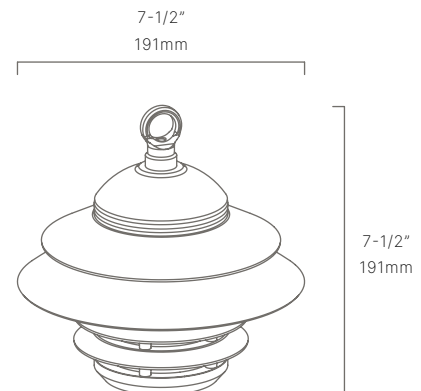

P. 760.931.2910

O. 2742 Loker Ave. W Carlsbad CA 92010

W. www.auroralight.com

MADE IN USA
WITH DOMESTIC & IMPORTED MATERIALS